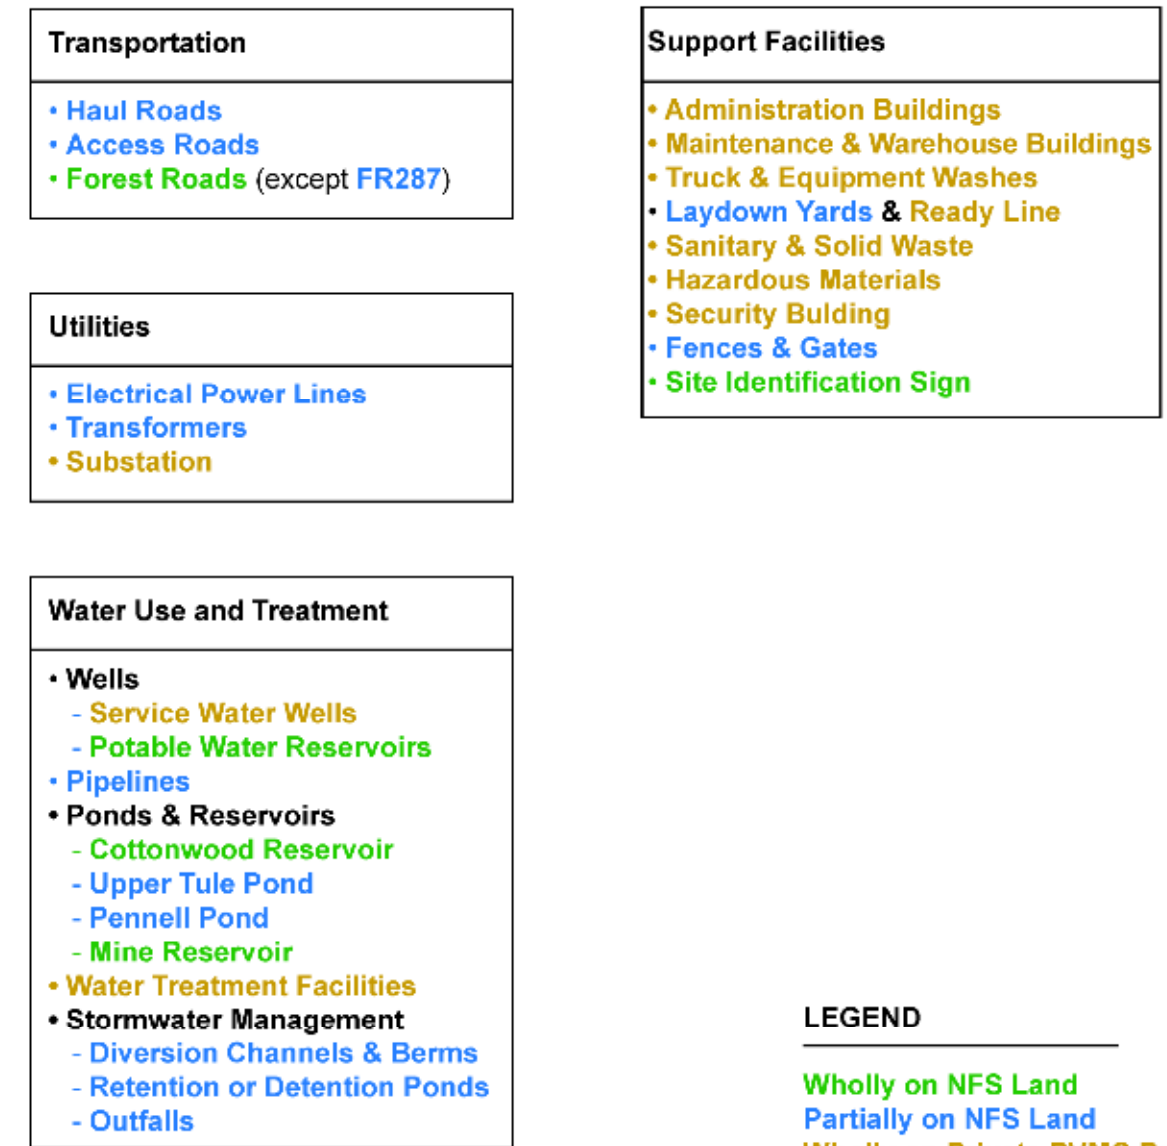

Mine Activities

Appurtenant Activities

LEGEND

Wholly on NFS Land
 Partially on NFS Land
 Wholly on Private PVMC Property

Current as of April 15, 2016