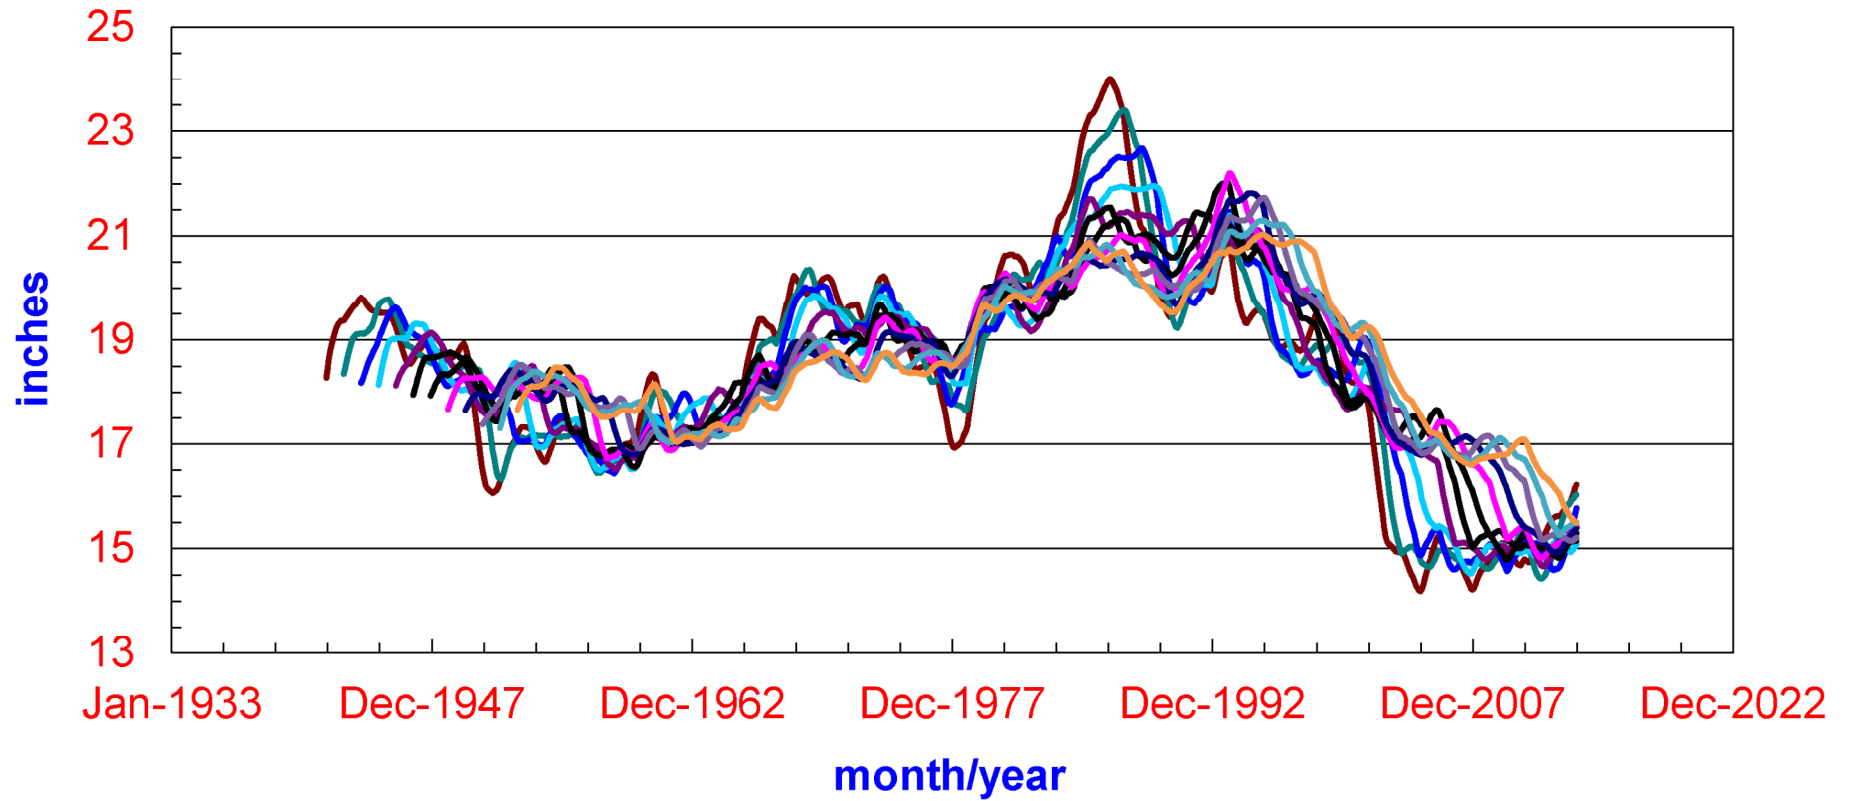

# averages

Data Source: Confidential

PINTO VALLEY MINING CORP.  
Pinto Valley Mine  
Plan of Operations

HISTORIC RAINFALL TRENDS,  
1933-2013  
Figure 2-2