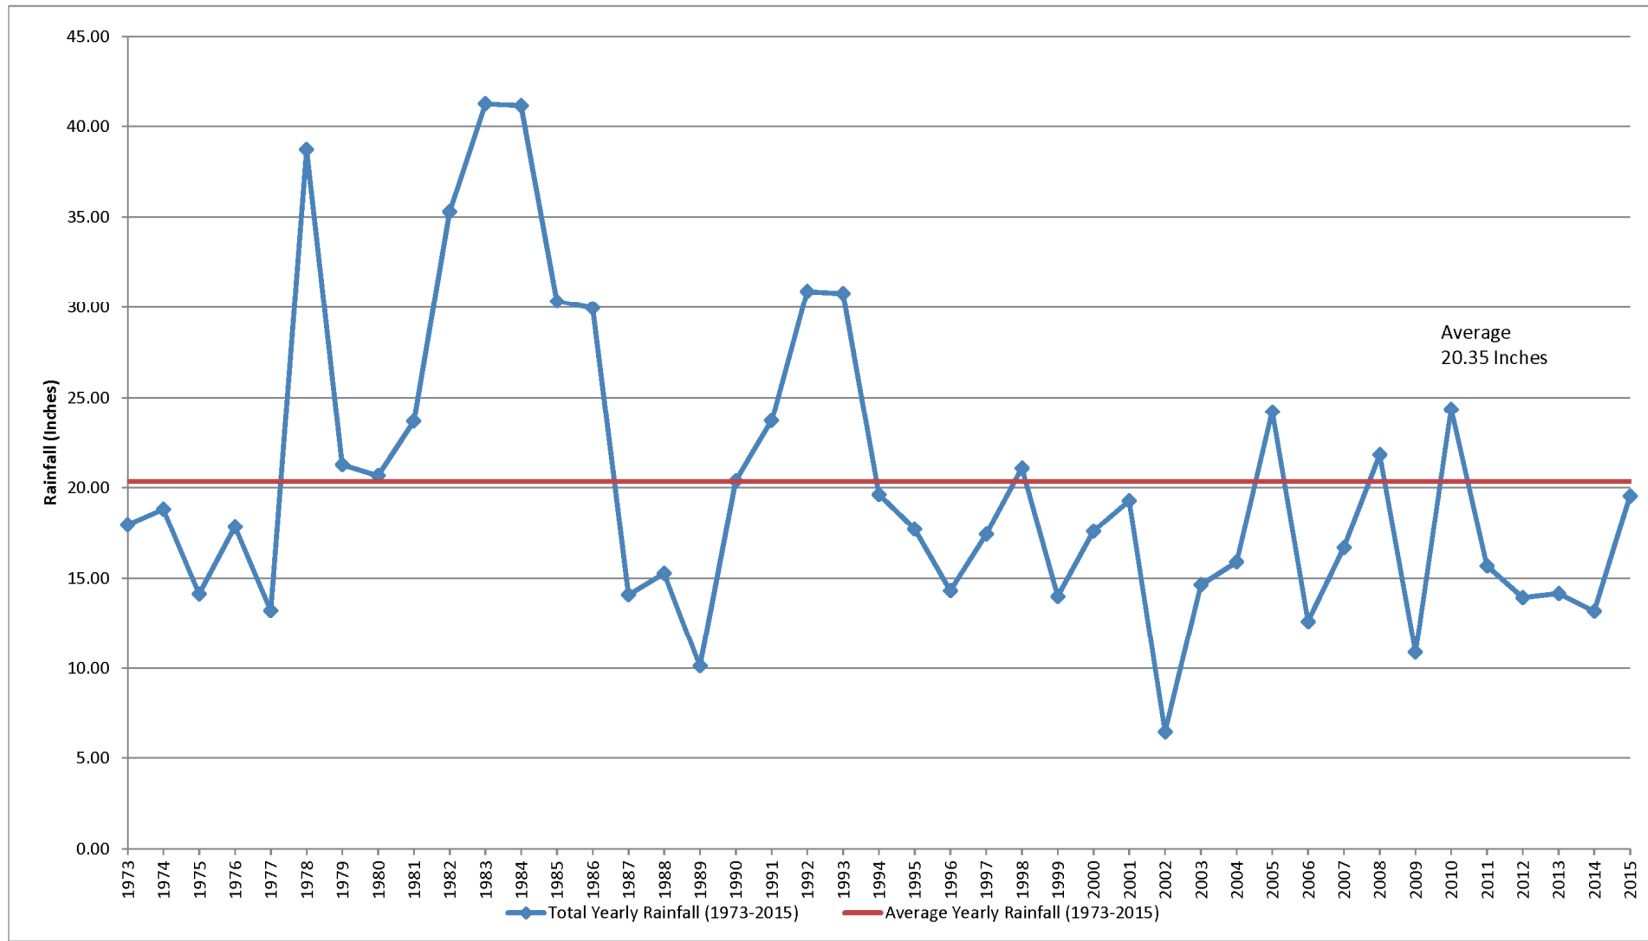

FIGURE 1: PINTO VALLEY TOTAL YEARLY RAINFALL (1973-2015)

PINTO VALLEY MINING CORP.

Pinto Valley Mine
Plan of Operations

ANNUAL RAINFALL PINTO VALLEY
ADMINISTRATIVE BUILDING GAUGE

Figure 2-1